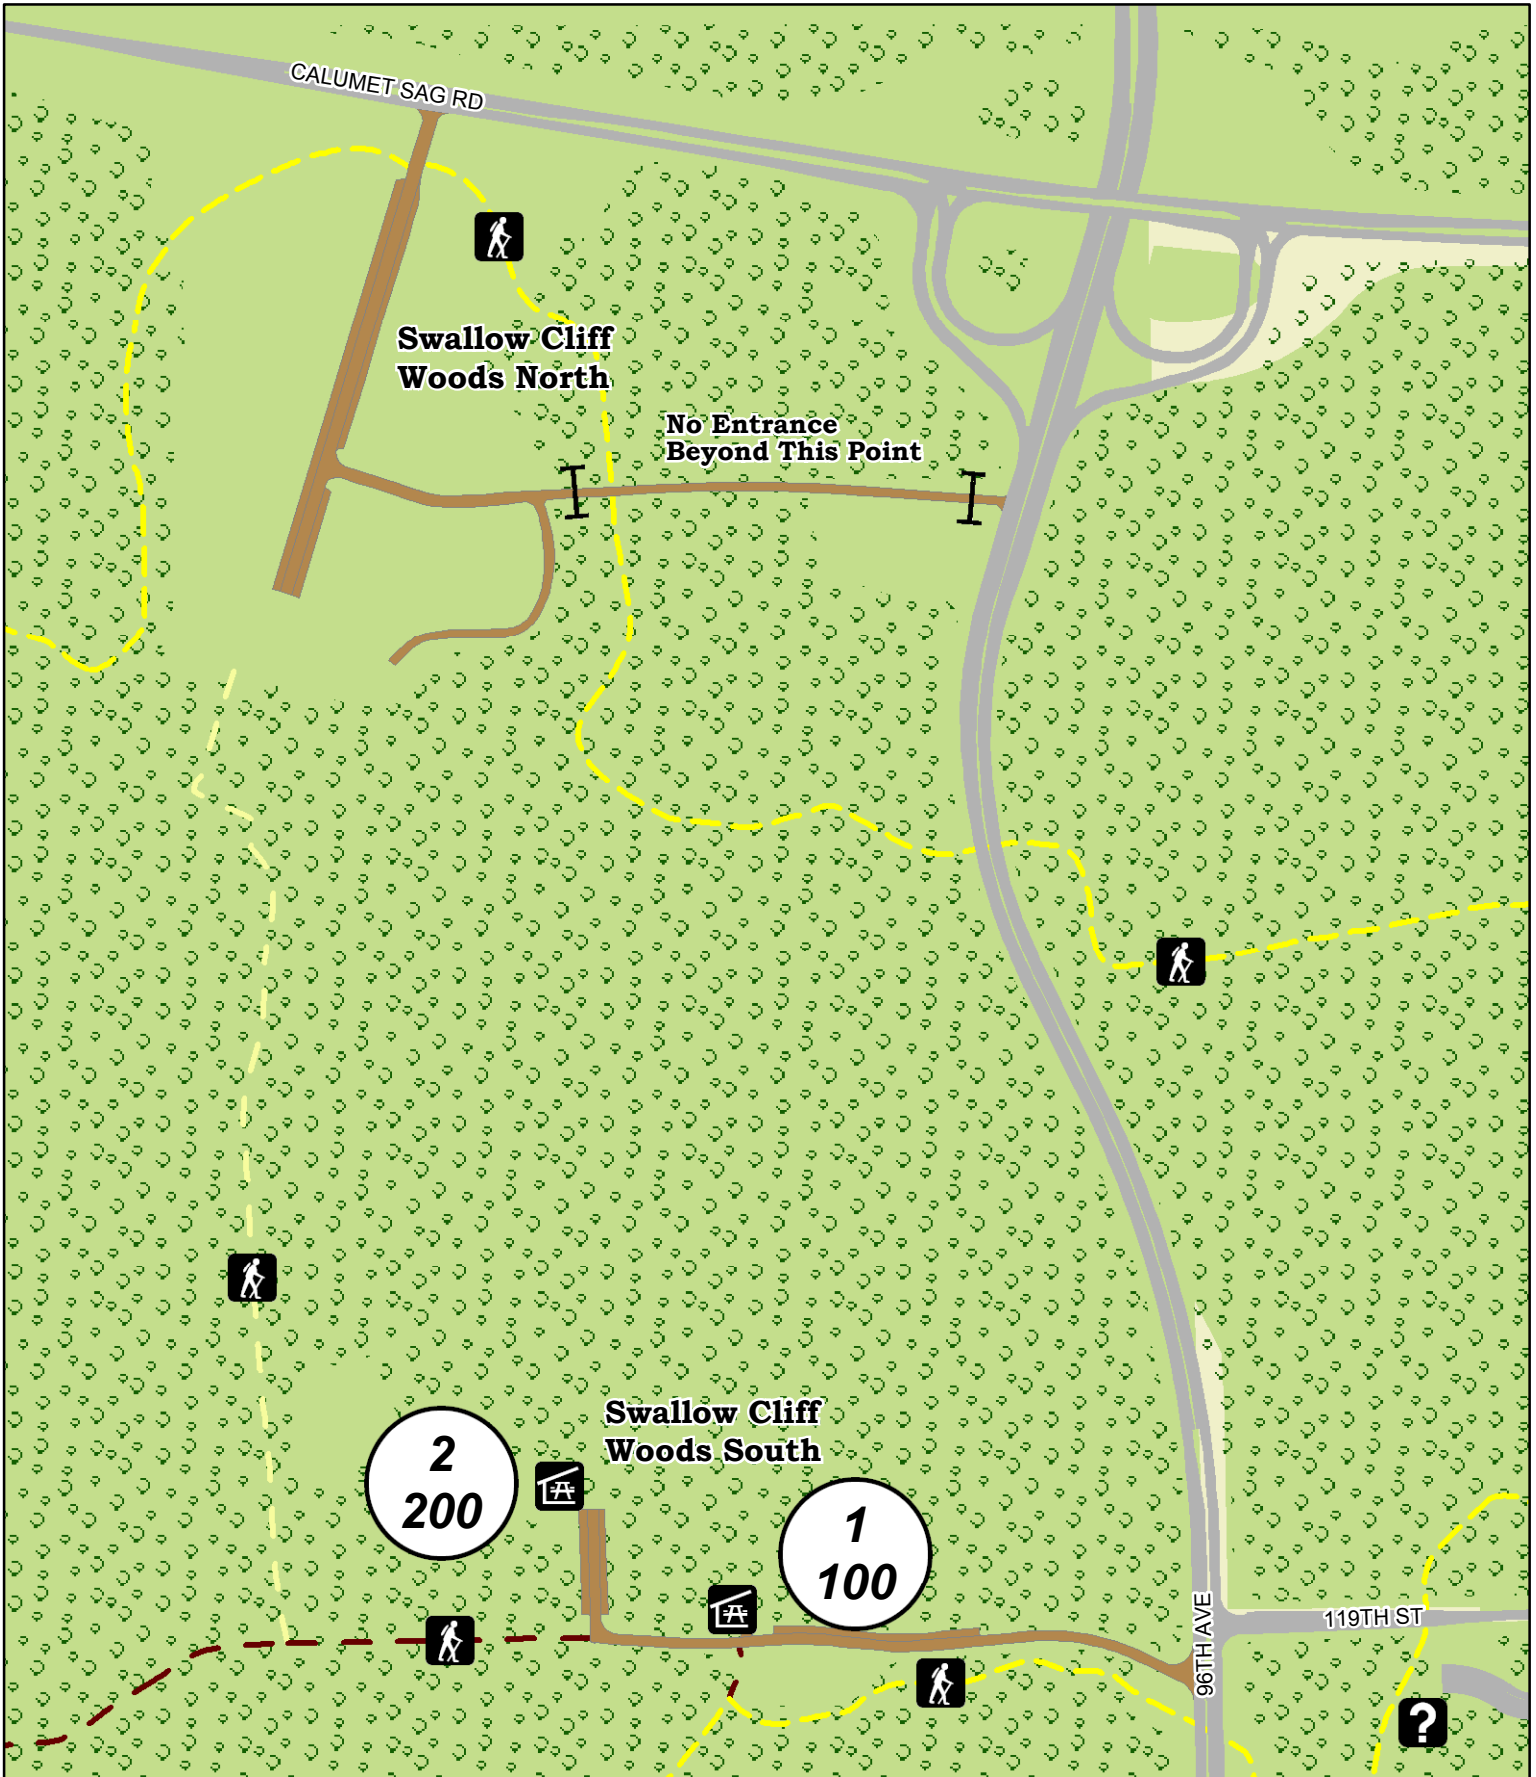

Picnic
Groves

Swallow Cliff Woods

SAG VALLEY DIVISION

1
000
Grove Number
Capacity

Shelter
 Parking

Trees
 Information

Unpaved Trail
 Barrier