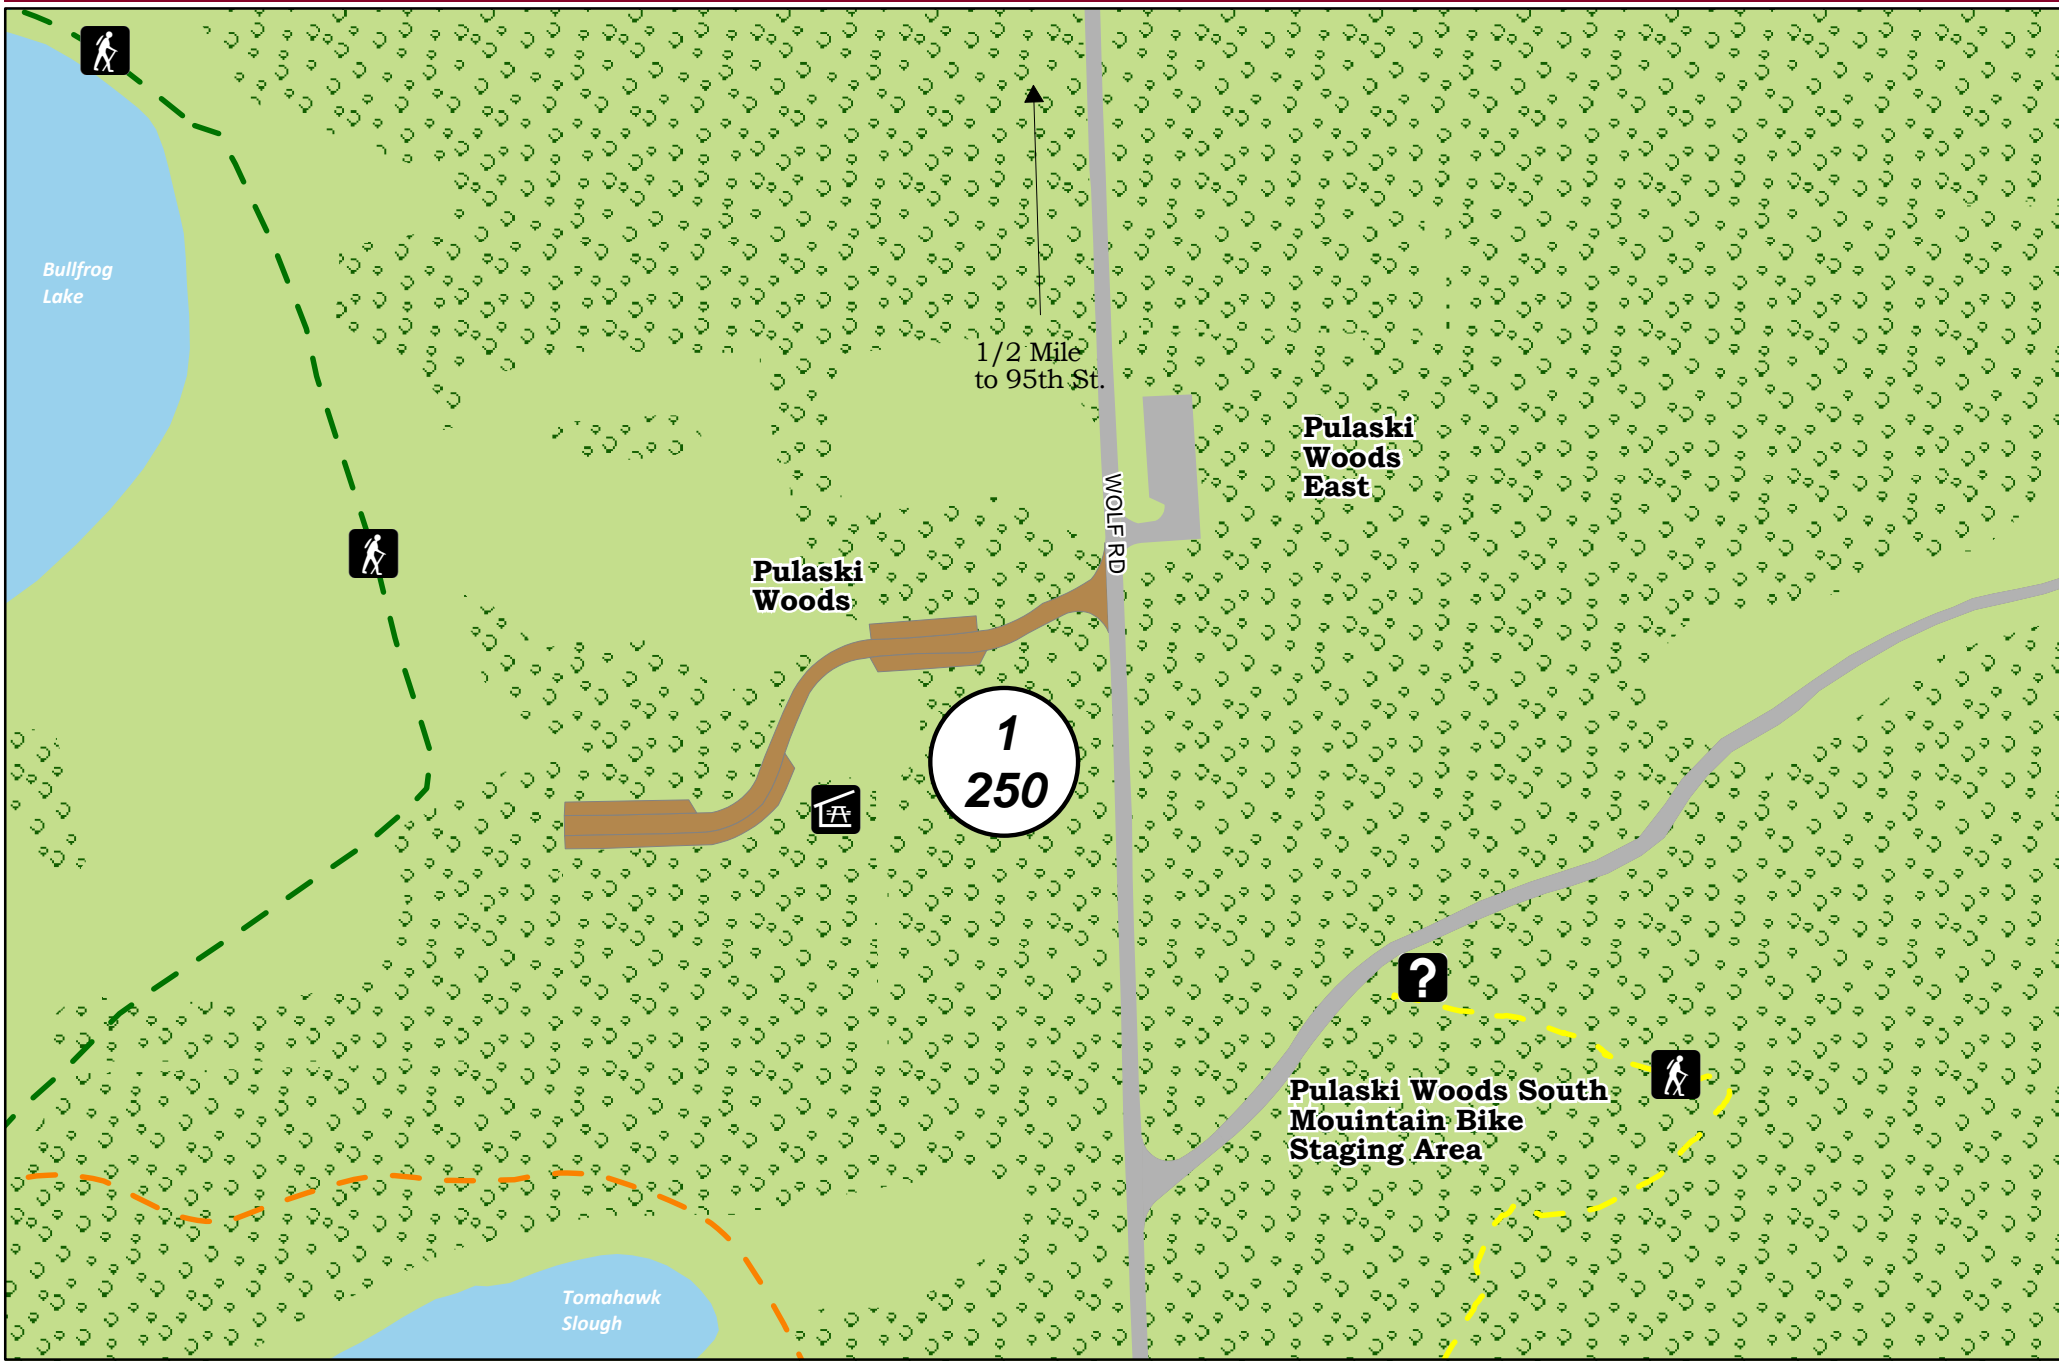

Picnic Groves

Pulaski Woods

PALOS DIVISION

1
000
Grove Number
Capacity

Unpaved Trail
 Shelter

Information

Trees
 Parking