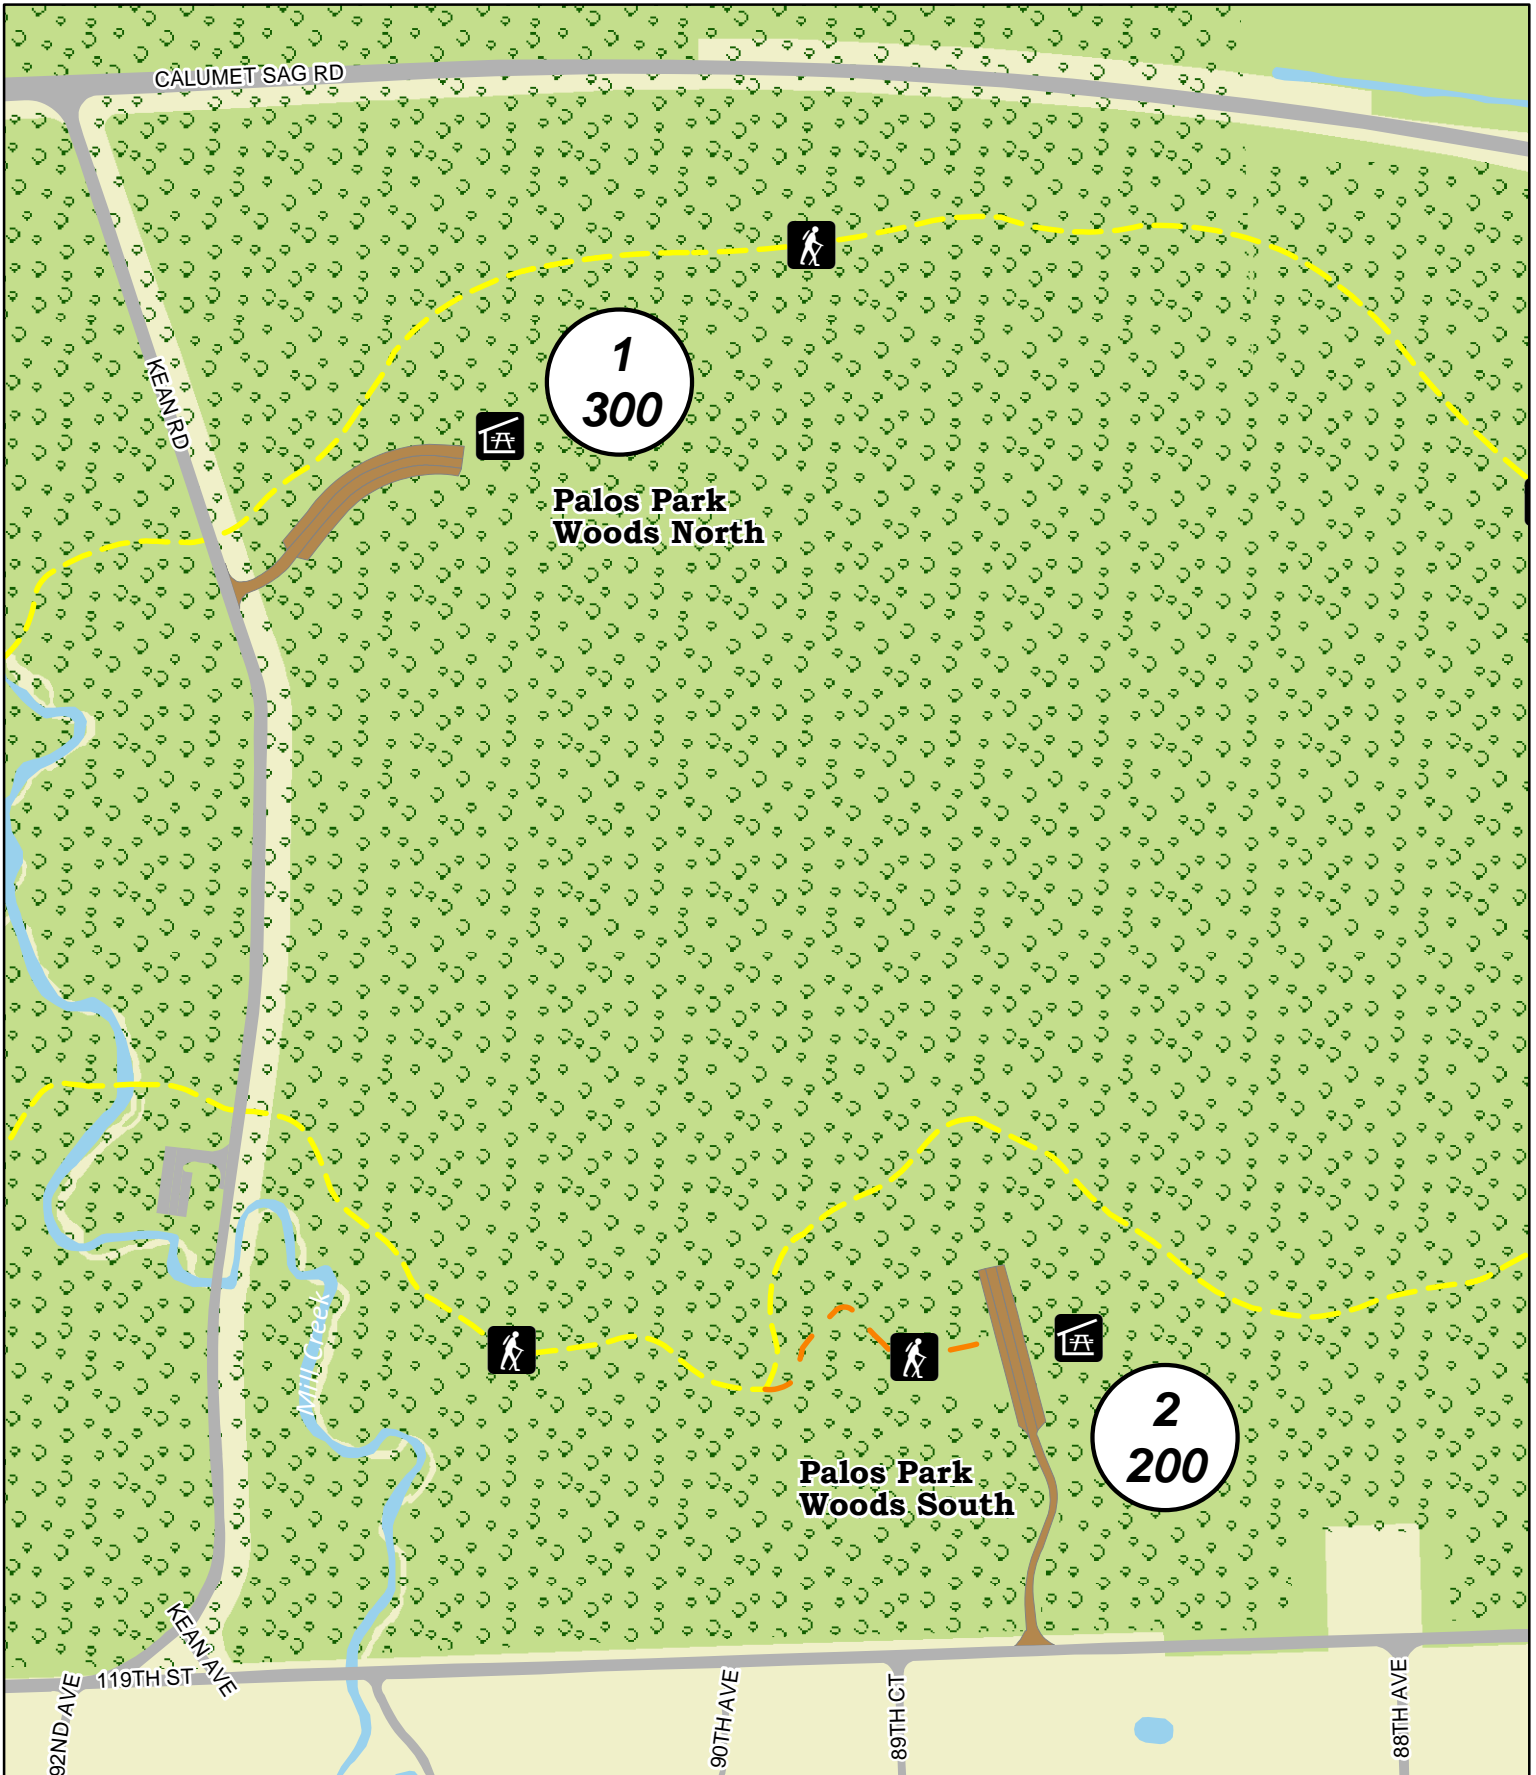

Picnic
Grove

Palos Park Woods

SAG VALLEY DIVISION

Rev. 11-2012

0 100 200 400 Feet

1
000
Grove Number
Capacity

 Shelter
 Parking

 Unpaved Trail
 Trees