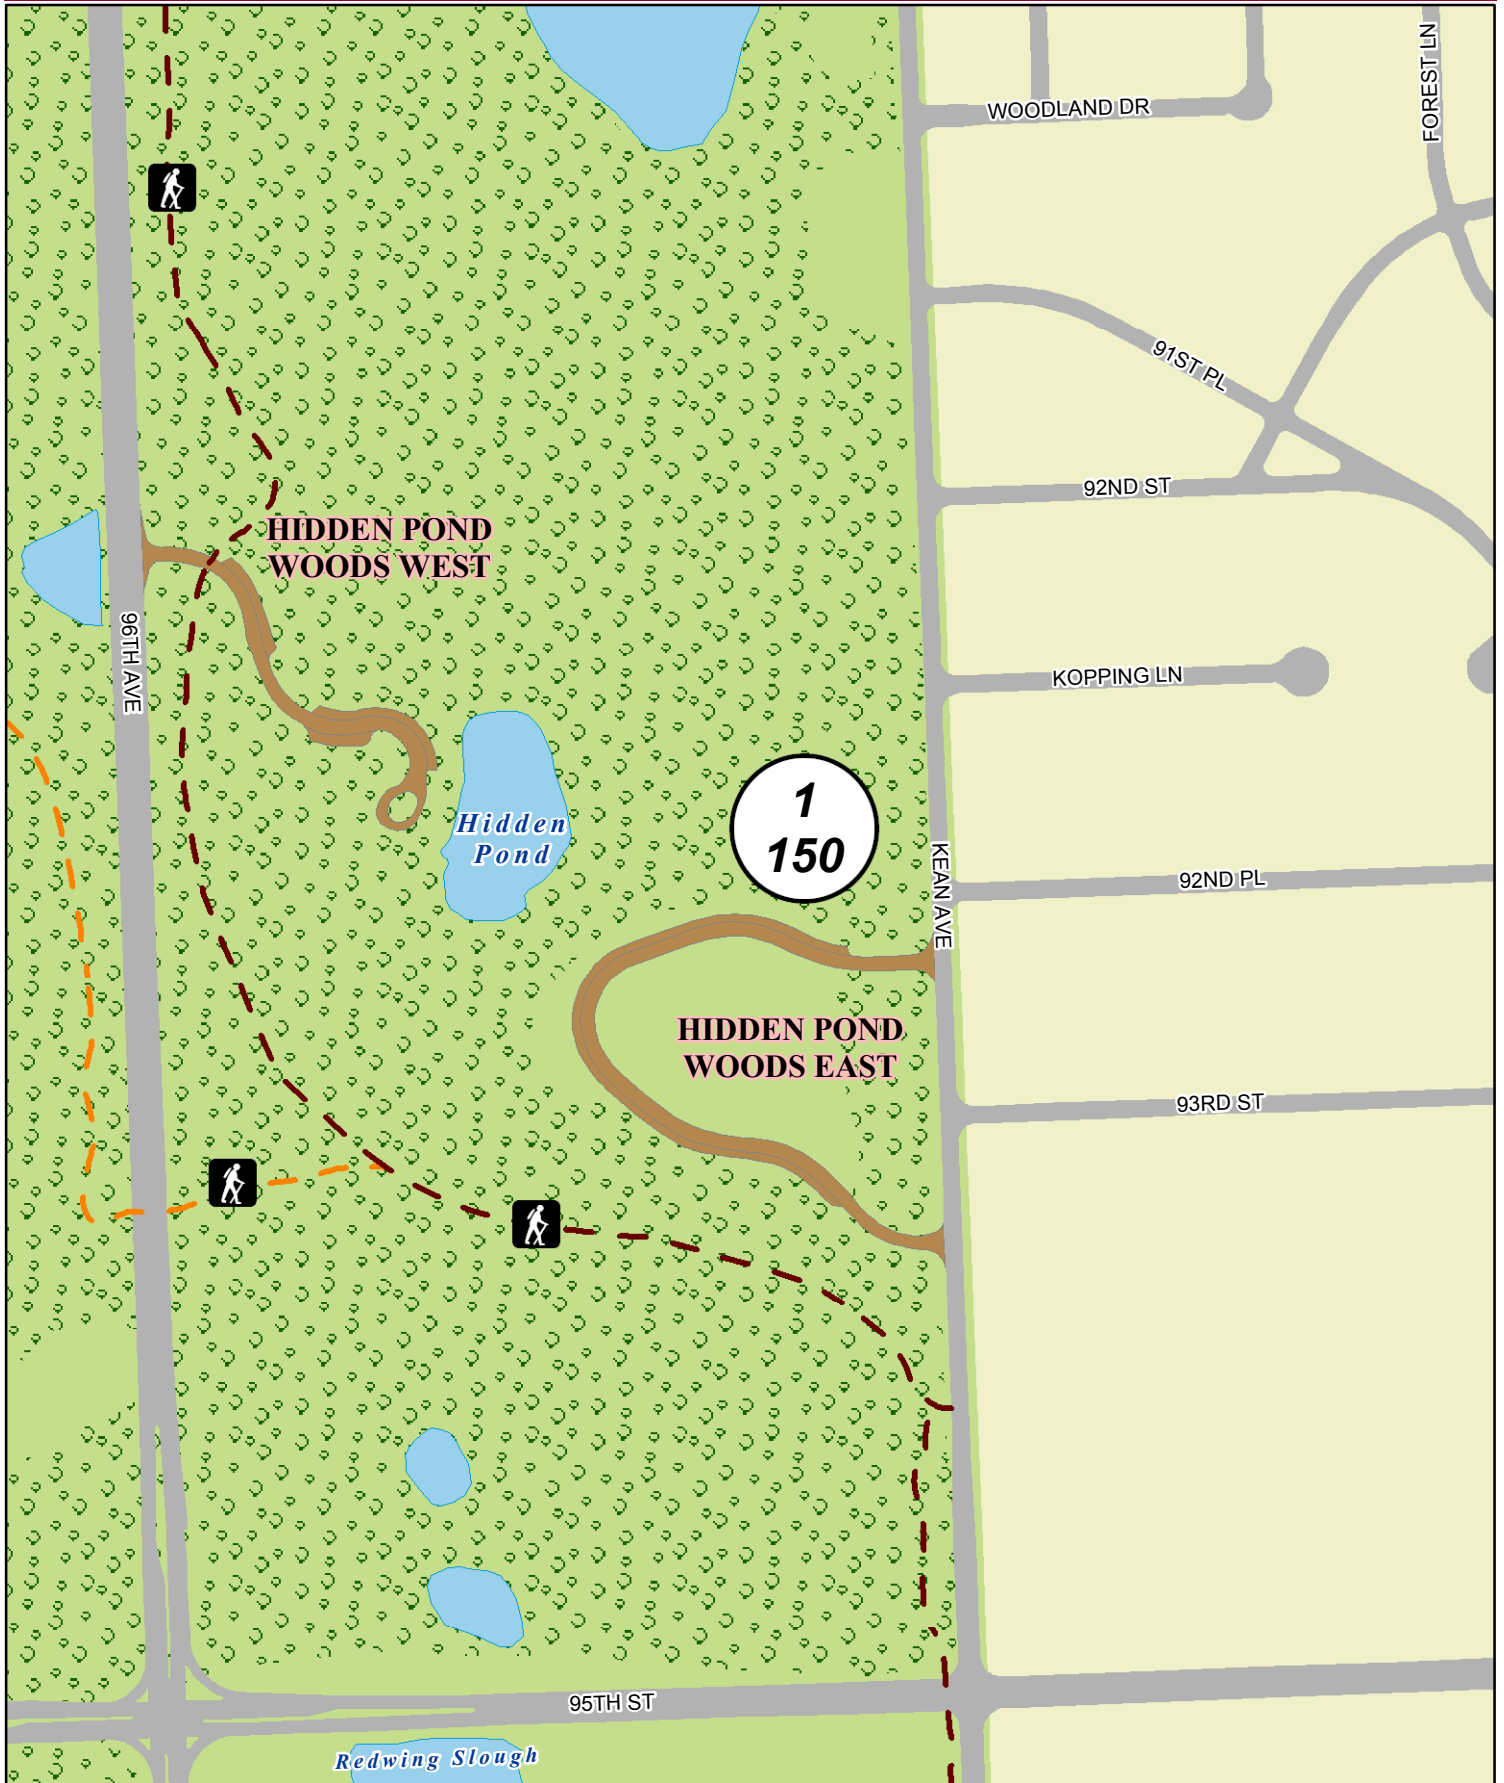

Picnic Groves

# HIDDEN POND WOODS

PALOS DIVISION

Rev. 12-2006

1 - Grove Number  
000 - Capacity

 Unpaved Trail

 Trees

 Parking