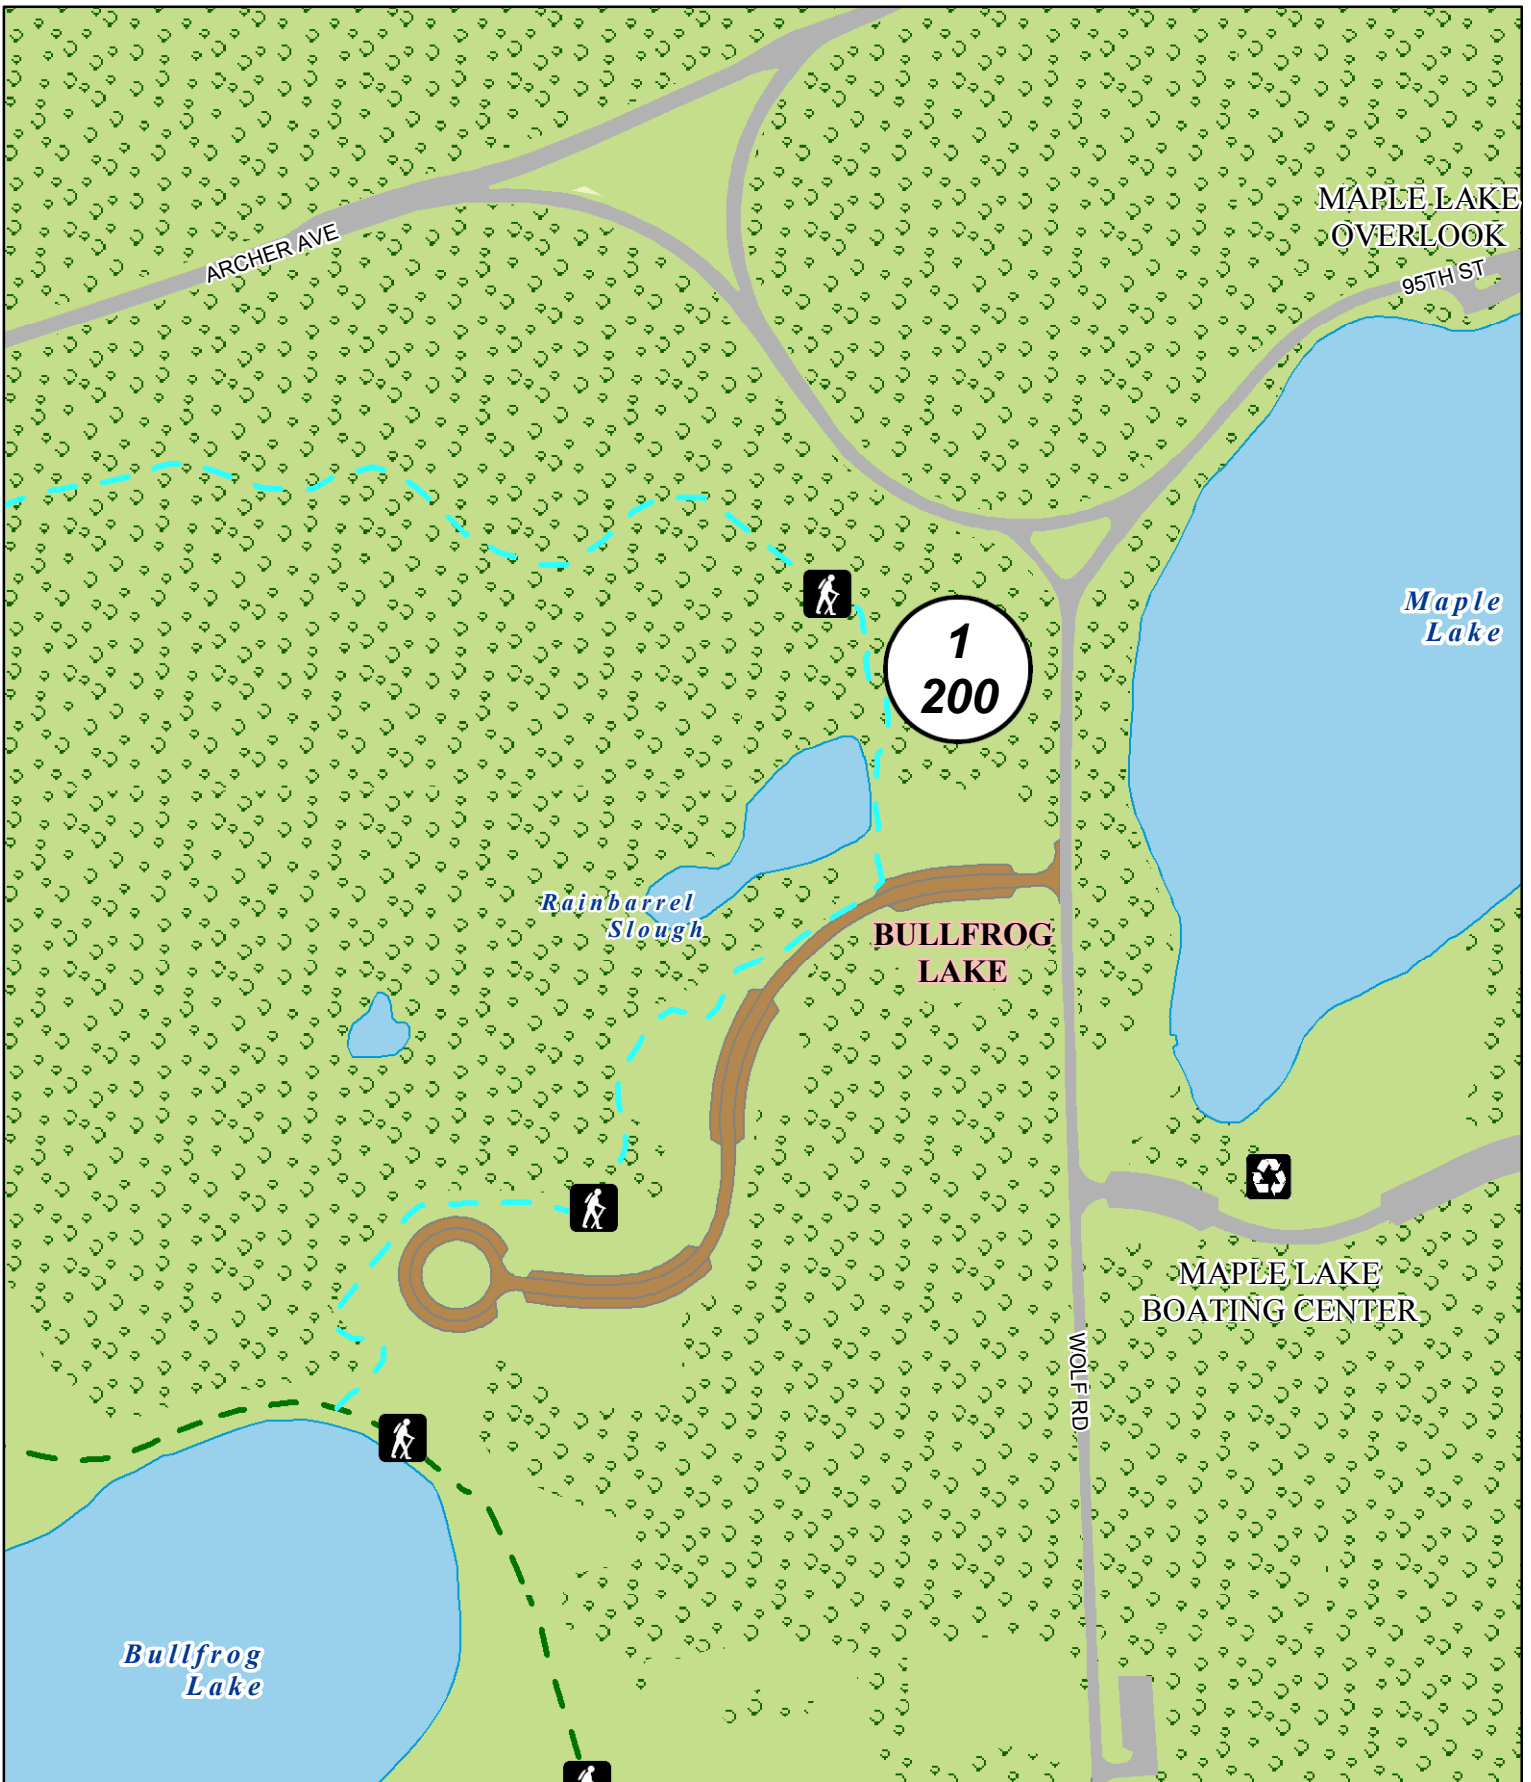

Picnic
Groves

BULLFROG LAKE

PALOS DIVISION

1
000 Grove Number
Capacity

Unpaved Trail
 Recycling Location

Trees
 Parking